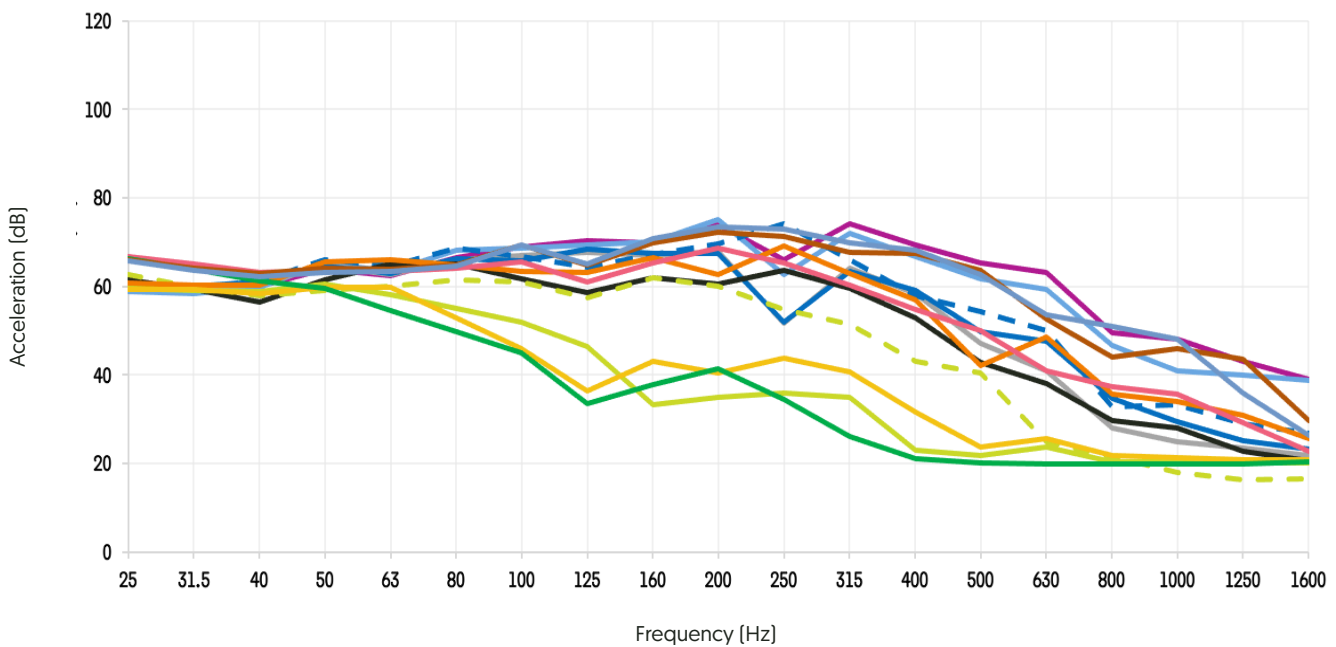

Vibration Data