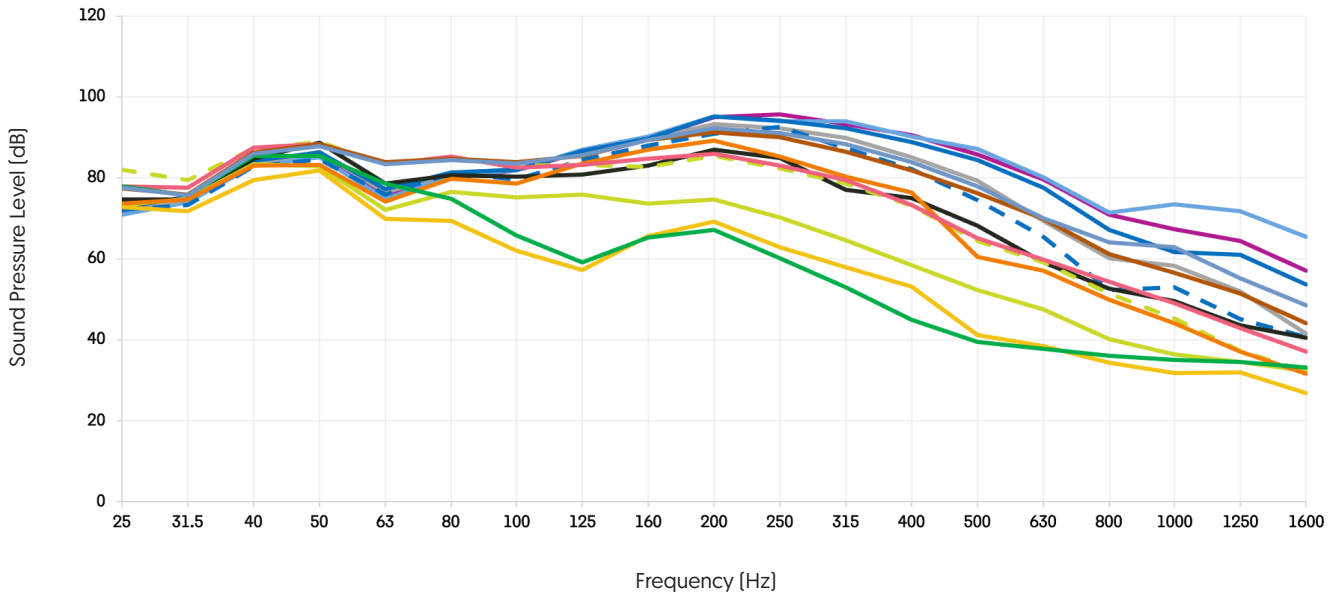

16-lb Shot Dropped from 3.3ft (1m)

SOUND LEVELS

Sound Data